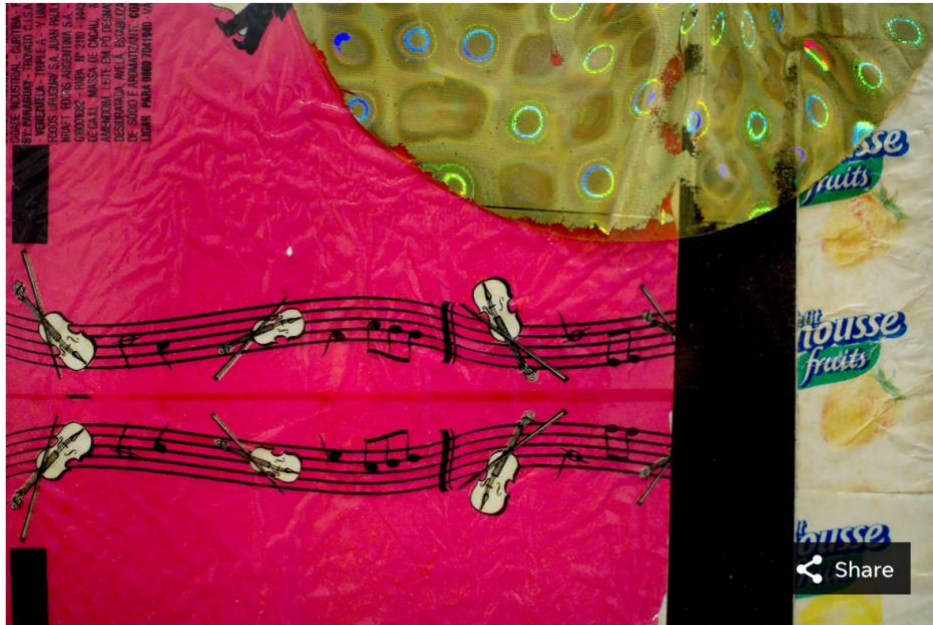

Palm Beach Daily News

Bis Azul, 2004, detail, unique collage on paper by Beatriz Milhazes is available at Pace Gallery's ninth location worldwide in the Royal Poinciana Plaza in Palm Beach.

MEGHAN MCCARTHY, MEGHAN MCCARTHY / PALM BEACH DAILY NEWS