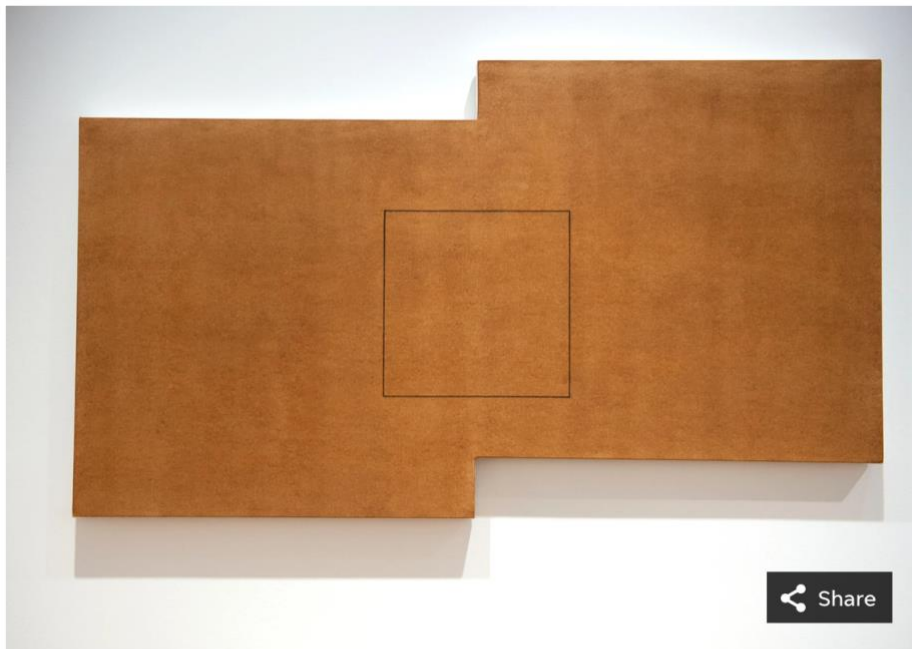

# PHOTOS: Pace Gallery opens in Royal Poinciana Plaza

Vice president Adam Sheffer, photographed in front of James Turrell's Calf Island, Medium Diamond Glass, 2019 L.E.D. light, etched glass and shallow, opened Pace Gallery in the Royal Poinciana Plaza in Palm Beach. ]

## Palm Beach Daily News

James Turrell's Yuya, Medium Circle Glass, 2020 L.E.D. light is available at Pace Gallery's ninth location worldwide in the Royal Poinciana Plaza in Palm Beach.  
MEGHAN MCCARTHY, MEGHAN MCCARTHY / PALM BEACH DAILY NEWS

Robert Mangold's 3 Squares (Brown Study), 2017 acrylic and black pencil on canvas is available at Pace Gallery's ninth location worldwide in the Royal Poinciana Plaza in Palm Beach.

MEGHAN MCCARTHY, MEGHAN MCCARTHY / PALM BEACH DAILY NEWS