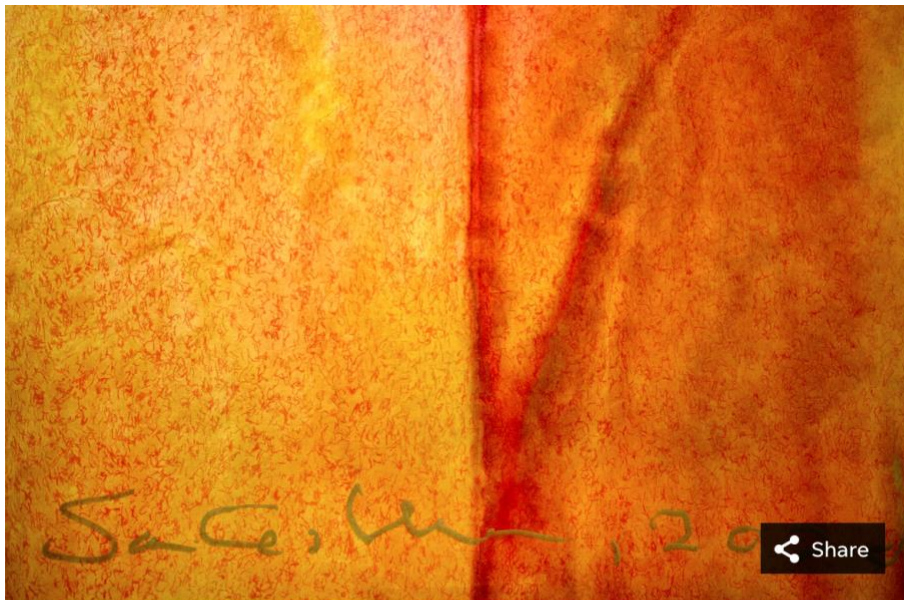

Untitled, 2020, watercolor on washi, detail, by artist Sam Gilliam is available at Pace Gallery in the Royal Poinciana Plaza in Palm Beach.

MEGHAN MCCARTHY, MEGHAN MCCARTHY / PALM BEACH DAILY NEWS