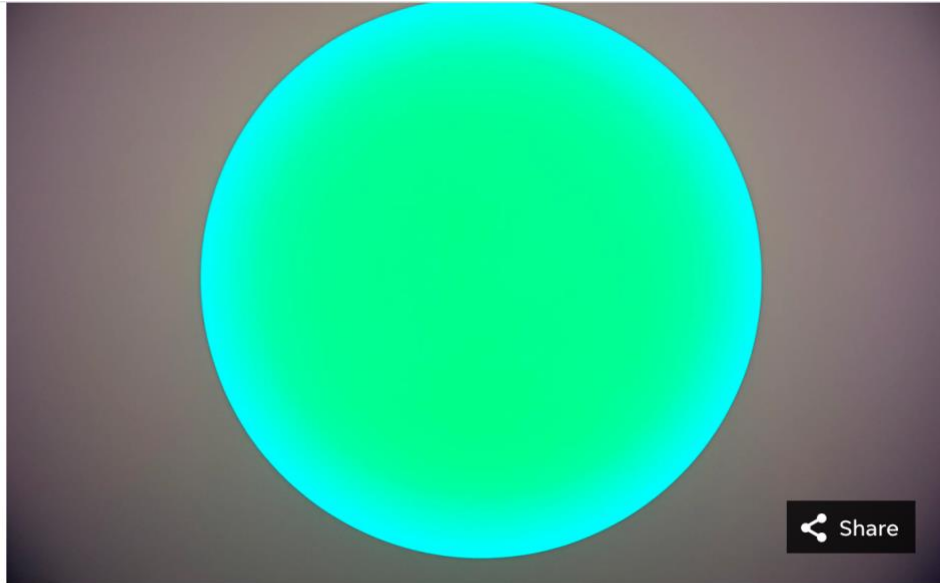

# PHOTOS: Pace Gallery opens in Royal Poinciana Plaza

Vice president Adam Sheffer, photographed in front of James Turrell's Calf Island, Medium Diamond Glass, 2019 L.E.D. light, etched glass and shallow, opened Pace Gallery in the Royal Poinciana Plaza in Palm Beach. ]

## Palm Beach Daily News

James Turrell's Yuya, Medium Circle Glass, 2020 L.E.D. light is available at Pace Gallery's ninth location worldwide in the Royal Poinciana Plaza in Palm Beach.  
MEGHAN MCCARTHY, MEGHAN MCCARTHY / PALM BEACH DAILY NEWS